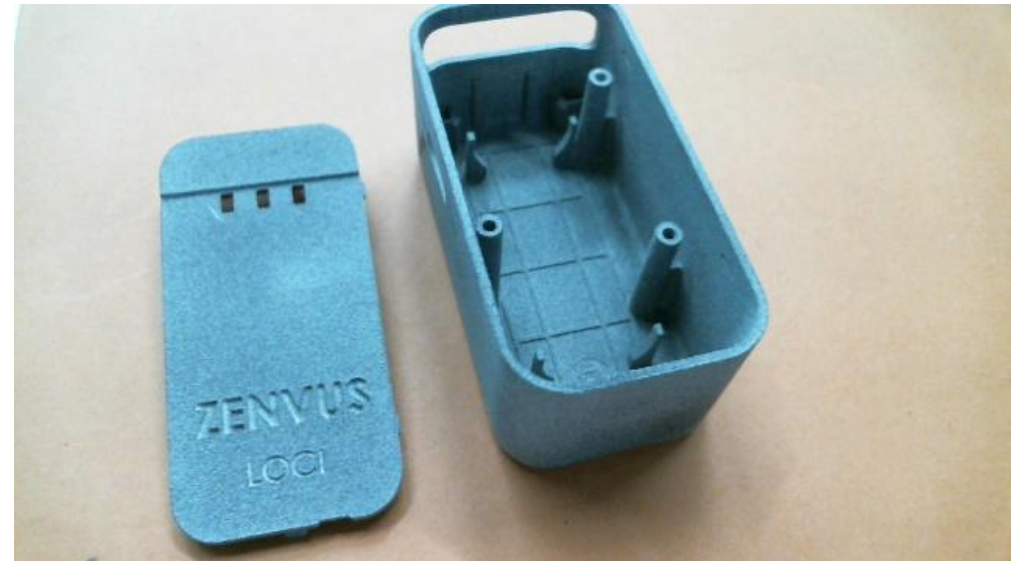

ZENVUS

Intelligent Multipurpose IoT Device

Credit card size: 85.60 L x 53.98 W x 1 mm H

Zenvus Loci Mini: 78.6 L x 37 mm W x 31 mm H

❑ Unpainted 3D-Printed

About Fasmicro

- ❑ Founded by Prof Ndubuisi Ekekwe while a PhD student in the Johns Hopkins University, USA
- ❑ Designs products for global clients.
- ❑ One of two Intel Corp Embedded Partners in Africa
 - <https://www.altera.com/support/training/partners.html>

Loci Features

□ Package Tracker

- Easily track & monitor packages, shipments, and mobile assets, in near-real time
 - outdoors, indoors, inside packages, and inside vehicles
- Compact and portable
 - Half size of debit card (length)
 - 1/8" thick, width of debit card
- Only position tracking
- Extremely affordable
 - Disposable; Also re-usable